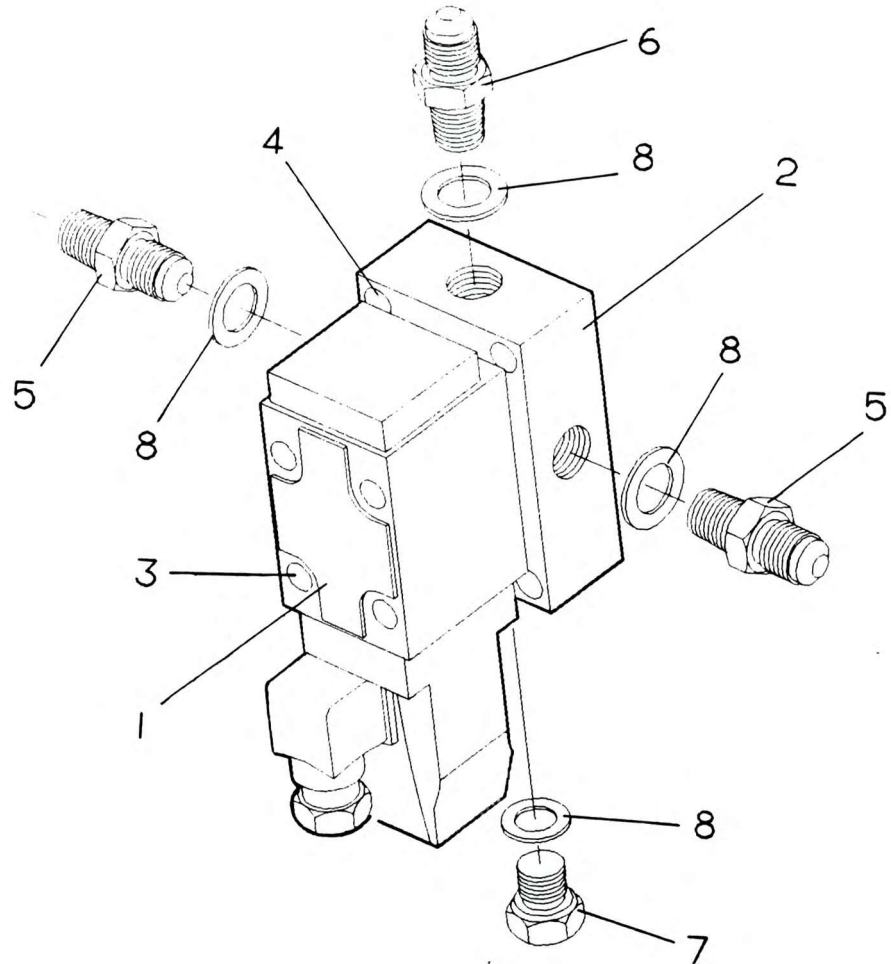

SLEW BRAKE RELEASE

NO.	PART NO.	QTY.	DESCRIPTION	NO.	PART NO.	QTY.	DESCRIPTION
1 +	8353988	1	Control Valve				
2	8592964	1	Subplate for Solenoid Valve				
3	7097614	4	Socket Head Cap Screw M5 x 40 Long				
4	7097613	4	Socket Head Cap Screw M5 x 35 Long				
5	7-443-990912	2	Adaptor $\frac{3}{8}$ "				
6	7-443-991181	2	Adaptor $\frac{3}{8}$ " x $\frac{1}{4}$ "				
7	7-709-990044	1	Plug $\frac{3}{8}$ "				
8	7355204	4	Seal Dowty $\frac{3}{8}$ " BSP/ORFS				